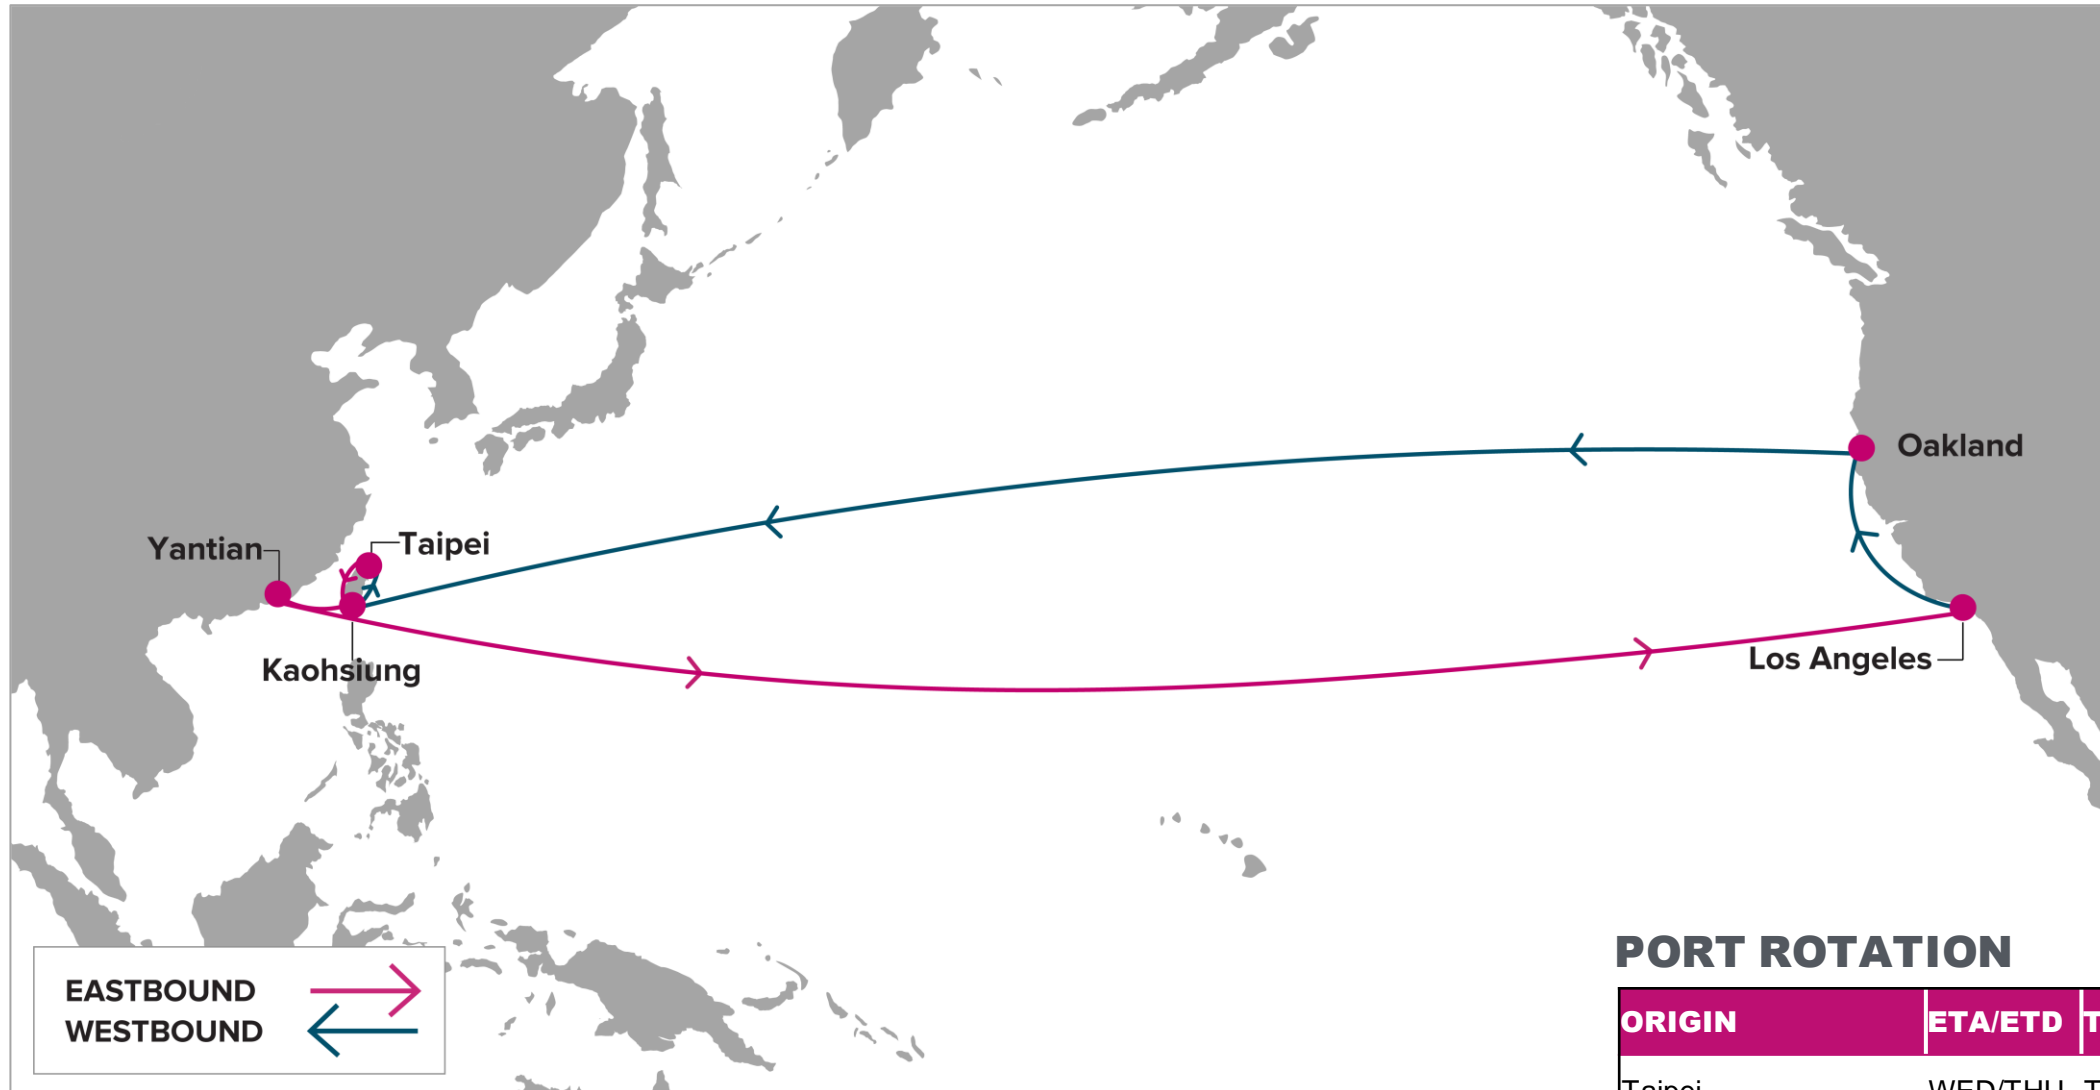

For more information, please click [here](#)

**PORT ROTATION**

(Terminals are subject to change)

ORIGIN	ETA/ETD	TERMINAL
Taipei	WED/THU	Taipei Port Container Terminal
Kaohsiung	FRI/SAT	EMC Kaohsiung Container Terminal 4
Yantian	SUN/MON	Yantian International Container Terminal (YICT)
Los Angeles	MON/FRI	Everport Container Terminal
Oakland	SUN/TUE	Everport Container Terminal
Kaohsiung	THU/SAT	EMC Kaohsiung Container Terminal 4
Taipei	WED/THU	Taipei Port Container Terminal
<b>Turnaround days: 56</b>		

TPEB	LAX	OAK	TPWB	KHH	TPE	YTN
TPE	18	24	LAX	20	33	37
KHH	16	22	OAK	16	29	33
YTN	14	20				

KEY TRANSIT TABLE - UNLOCODE PORT NAME & COUNTRY NAME

TPE: Taipei, Taiwan | KHH: Kaohsiung, Taiwan | YTN: Yantian, China | LAX: Los Angeles, USA | OAK: Oakland, USA

NOTE: Transit times and port rotation are as of now and subject to change